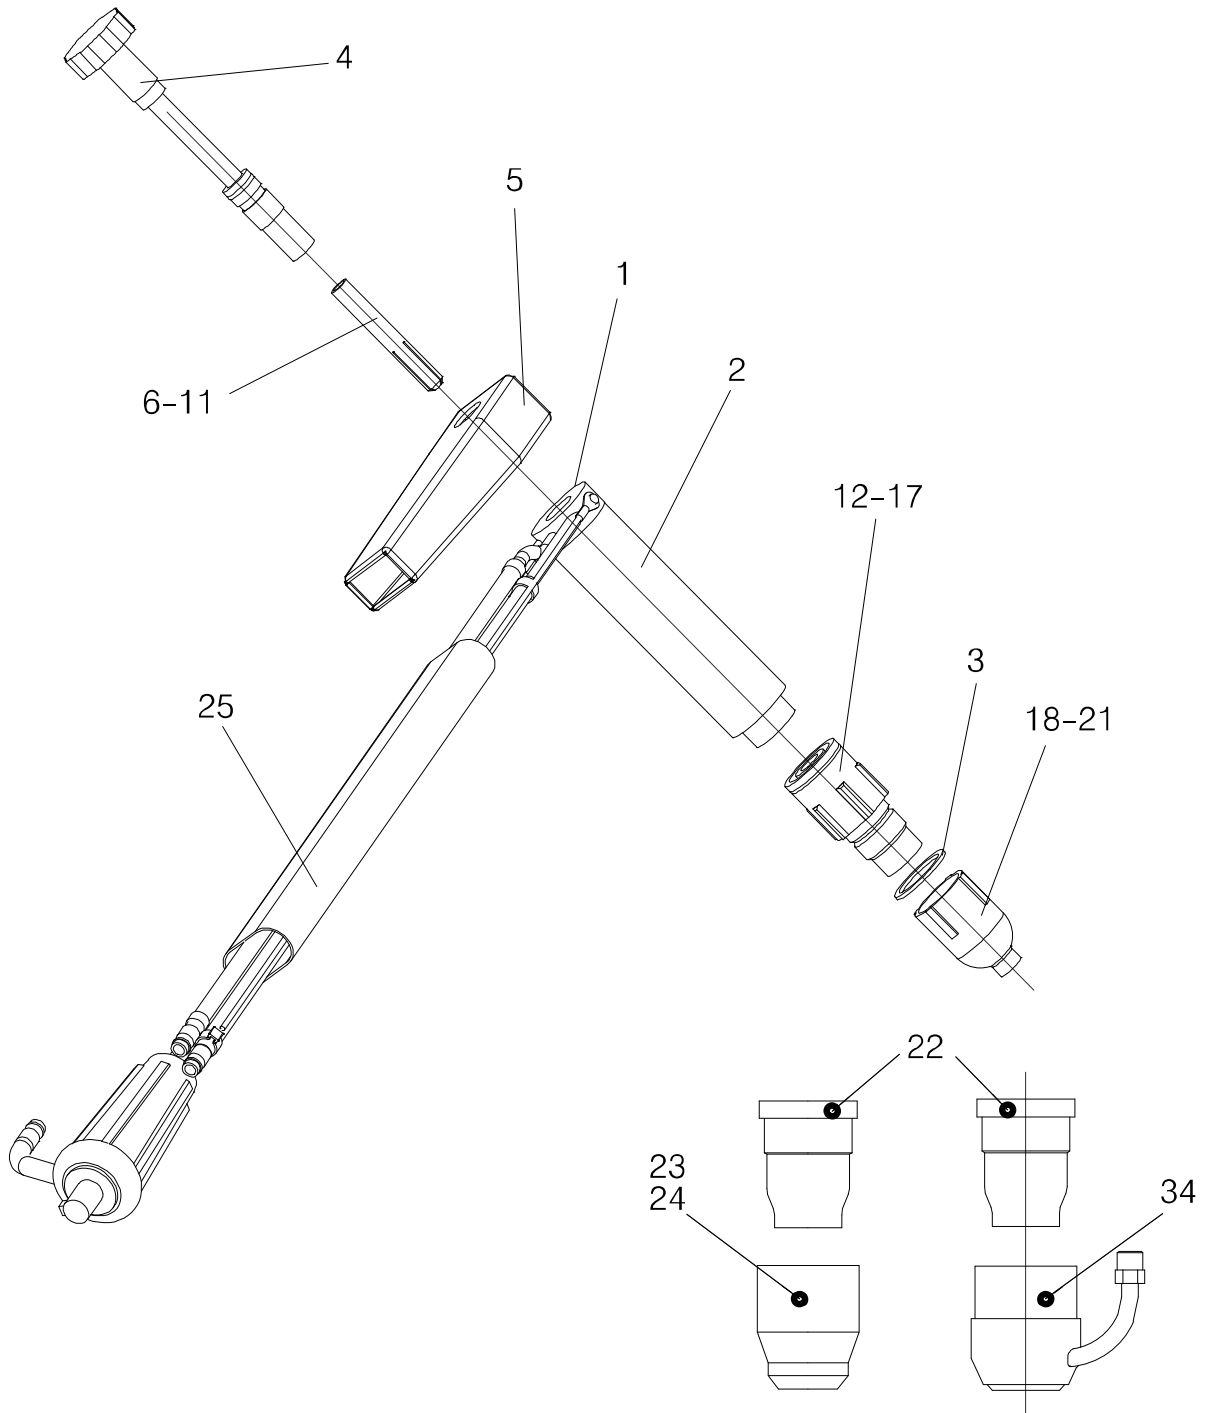

Item no.	Qty	Ordering no.	Denomination	Notes
17	1	0441 452 006	Gas lens	1/4"
18	1	0157 123 088	Gas cap	3/8"
19	1	0157 123 089	Gas cap	1/2"
20	1	0157 123 099	Gas cap	5/8"
21	1	0157 123 098	Gas cap	3/4"
22	1	0441 453 001	Intermediate cup	Accessorie
23	1	0441 453 002	Gas cap metal	Accessorie
25	1	0444 299 883	Hose set	8m
34	1	0441 453 004	Gas cap, water cooled	Accessorie